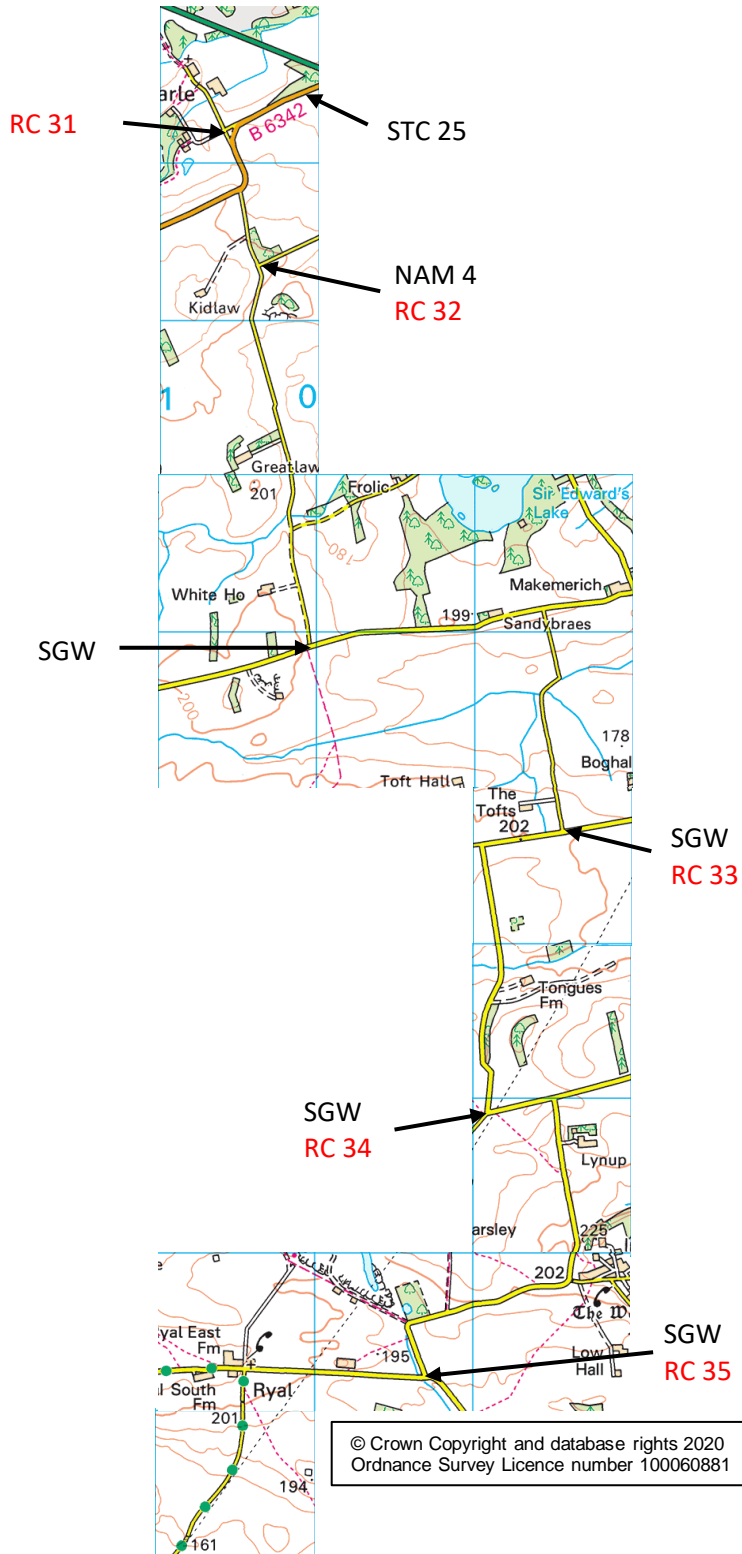

	A	B	C	D	E
1		Quiet End of Regularity	STC 20 @ 119 895%		
2	RC 23	SGW RC 22			SGW RC 25
3	SGW RC 24	SGW	SGW RC 21	SGW	
4		SGW			

Hexham & District Motor Club

STC 20 - STC 25, via IRTC 21s, STC 22, IRTC 23s & IRTC 24s

C.R.O.

Approach	Reference	Depart	Instruction
N	073¾ 813	WSW	On to white road
NE	059¾ 805¼	NW	SGW (end of regularity)
NE	019 824½		STC 25

Hexham & District Motor Club

STC 25 - STC 27, via IRTC 26s

C.R.O.

© Crown Copyright and database rights 2020
Ordnance Survey Licence number 100060881