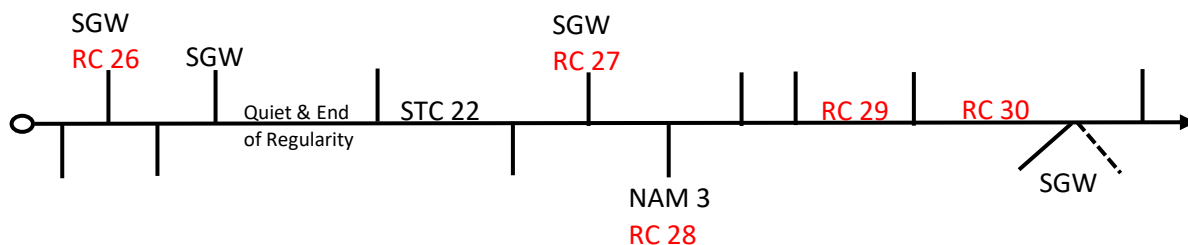

☎ 07866 534476

✉ andrew.fish@charlesderby.com

<http://www.charlesderby-andrewfish.com/>

Hexham & District Motor Club

STC 18 - STC 20, via IRTC 19s

C.R.O.

C3, E1, B2, A4, D2, A1, B4, E3, A2, D4, A3, E2, B3, D1, C4, C2, E4, B1, D3, C1

	A	B	C	D	E
1		Quiet End of Regularity	STC 20 @ 119 895%		
2	RC 23	SGW RC 22			SGW RC 25
3	SGW RC 24	SGW	SGW RC 21	SGW	
4		SGW			

Hexham & District Motor Club

STC 20 - STC 25, via IRTC 21s, STC 22, IRTC 23s & IRTC 24s

C.R.O.

Approach	Reference	Depart	Instruction
N	073¾ 813	WSW	On to white road
NE	059¾ 805¼	NW	SGW (end of regularity)
NE	019 824½		STC 25

Hexham & District Motor Club

STC 25 - STC 27, via IRTC 26s

C.R.O.

© Crown Copyright and database rights 2020
Ordnance Survey Licence number 100060881